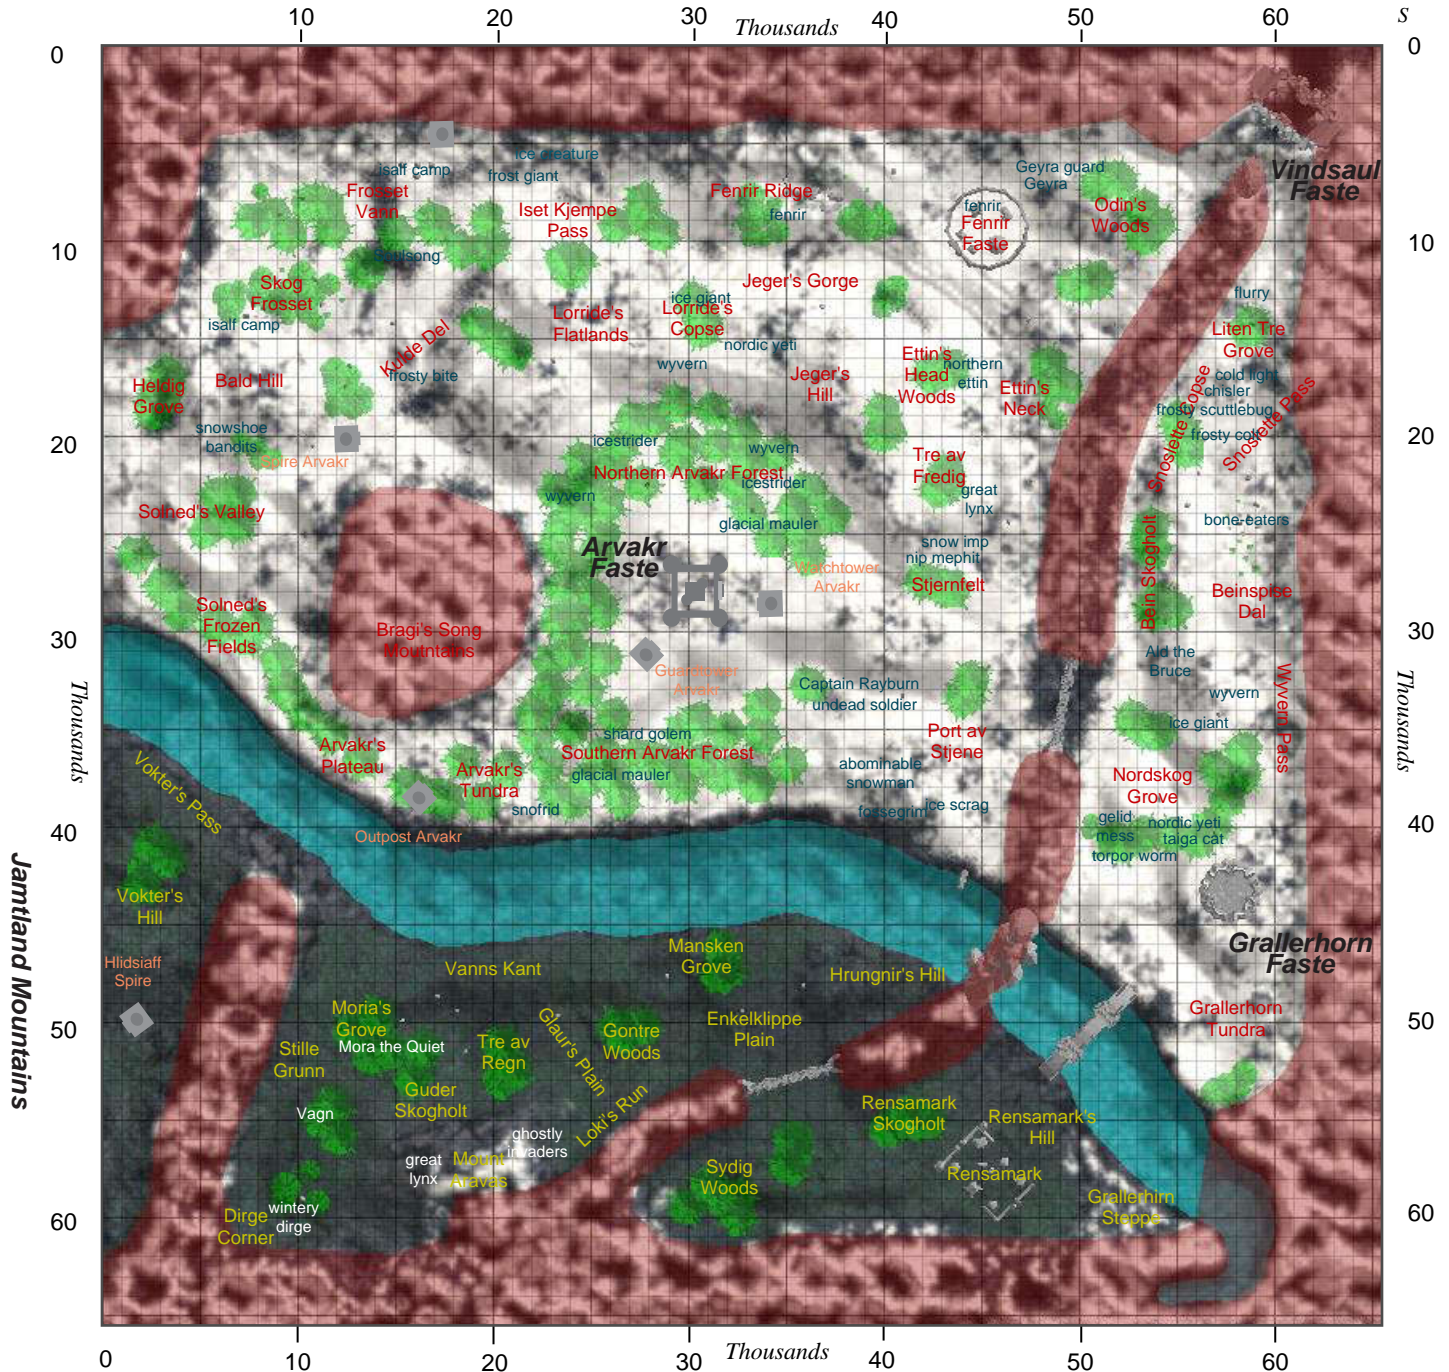

Yggdra Forest

Game coordinates are given E-W, N-S.

© 2004 Kallisti & Kallora, Order of the Illuminati, Albion, Galahad, all rights reserved

Updated 4 May 2004

Monsters and approx levels:

Name	Level Range	Name	Level Range	Name	Level Range
abominable snowman	grey	frosty scuttlebug	grey	nordic yeti	green/grey
Ald the Bruce	blue	gelid mess	grey	northern ettin	grey
bone-eaters	blue	Geyra & guards	orange/yellow	snofrid	grey
Captain Rayburn	green	ghostly invaders	yellow/blue	snow imp	grey
chisler	grey	glacial mauler	blue	snowshoe bandits	grey
cold light	grey	great lynx	grey	shard golem	blue
fenrir	grey	ice creature	green	taiga cat	grey
flurry	orange/yellow/blue/green	ice scrag	green	torpor worm	grey
fossegrim	grey	ice giant	green	undead soldier	grey
frost giant	grey	icestrider	orange/yellow	Vagn	orange
frosty colt	grey	isalf camp	blue/green	wintery dirge	blue
frosty bite	grey	nip mephit	grey	wyvern	green