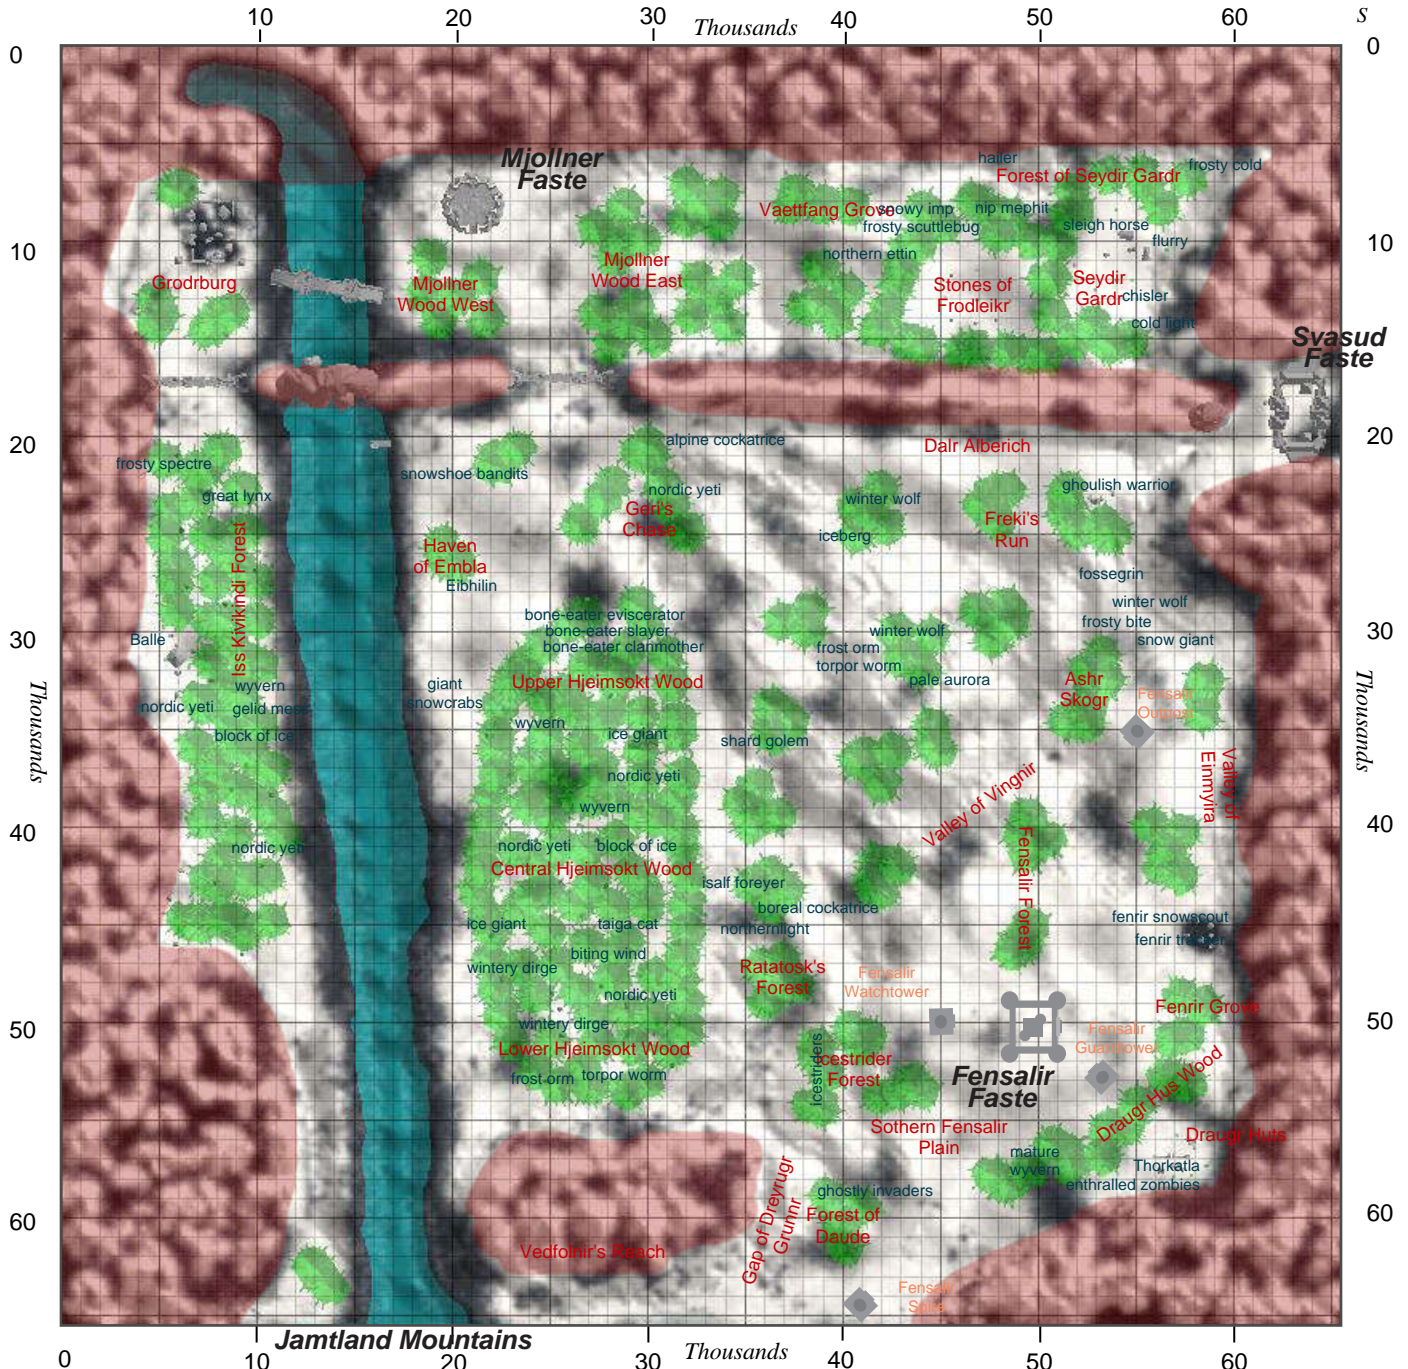

Uppland

Game coordinates are given E-W, N-S.

© 2004 Kallisti & Kallora, Order of the Illuminati, Albion, Galahad, all rights reserved

Updated 24 April 2004

Monsters and approx levels:

| Name | Level Range | Name | Level Range | Name | Level Range |
|--------------------|-------------|------------------|---------------|------------------|-------------|
| alpine cockatrice | grey | frosty spectre | yellow/blue | northern ettin | green/grey |
| biting wind | grey | gelid mess | grey | northernlight | grey |
| block of ice | green | ghostly invaders | yellow/blue | pale aurora | blue |
| bone-eaters | blue/green | ghoulsh warrior | blue | shard golem | blue |
| chisler | grey | giant snowcrabs | grey | sleigh horse | grey |
| cold light | grey | great lynx | grey | snow giant | grey |
| enthralled zombies | blue | hailer | grey | snowshoe bandits | grey |
| fenrir | blue/green | icestrider | orange/yellow | snowy imp | grey |
| flurry | grey | ice giant | grey | Thorkatia | orange |
| fossegrin | grey | isalf foreyer | yellow/blue | taiga cat | grey |
| frosty bite | grey | mature wyvern | red | winter wolf | blue |
| frosty cold | grey | nip mephit | grey | wintery dirge | blue |
| frosty scuttlebug | grey | nordic yeti | green/grey | wyvern | green |