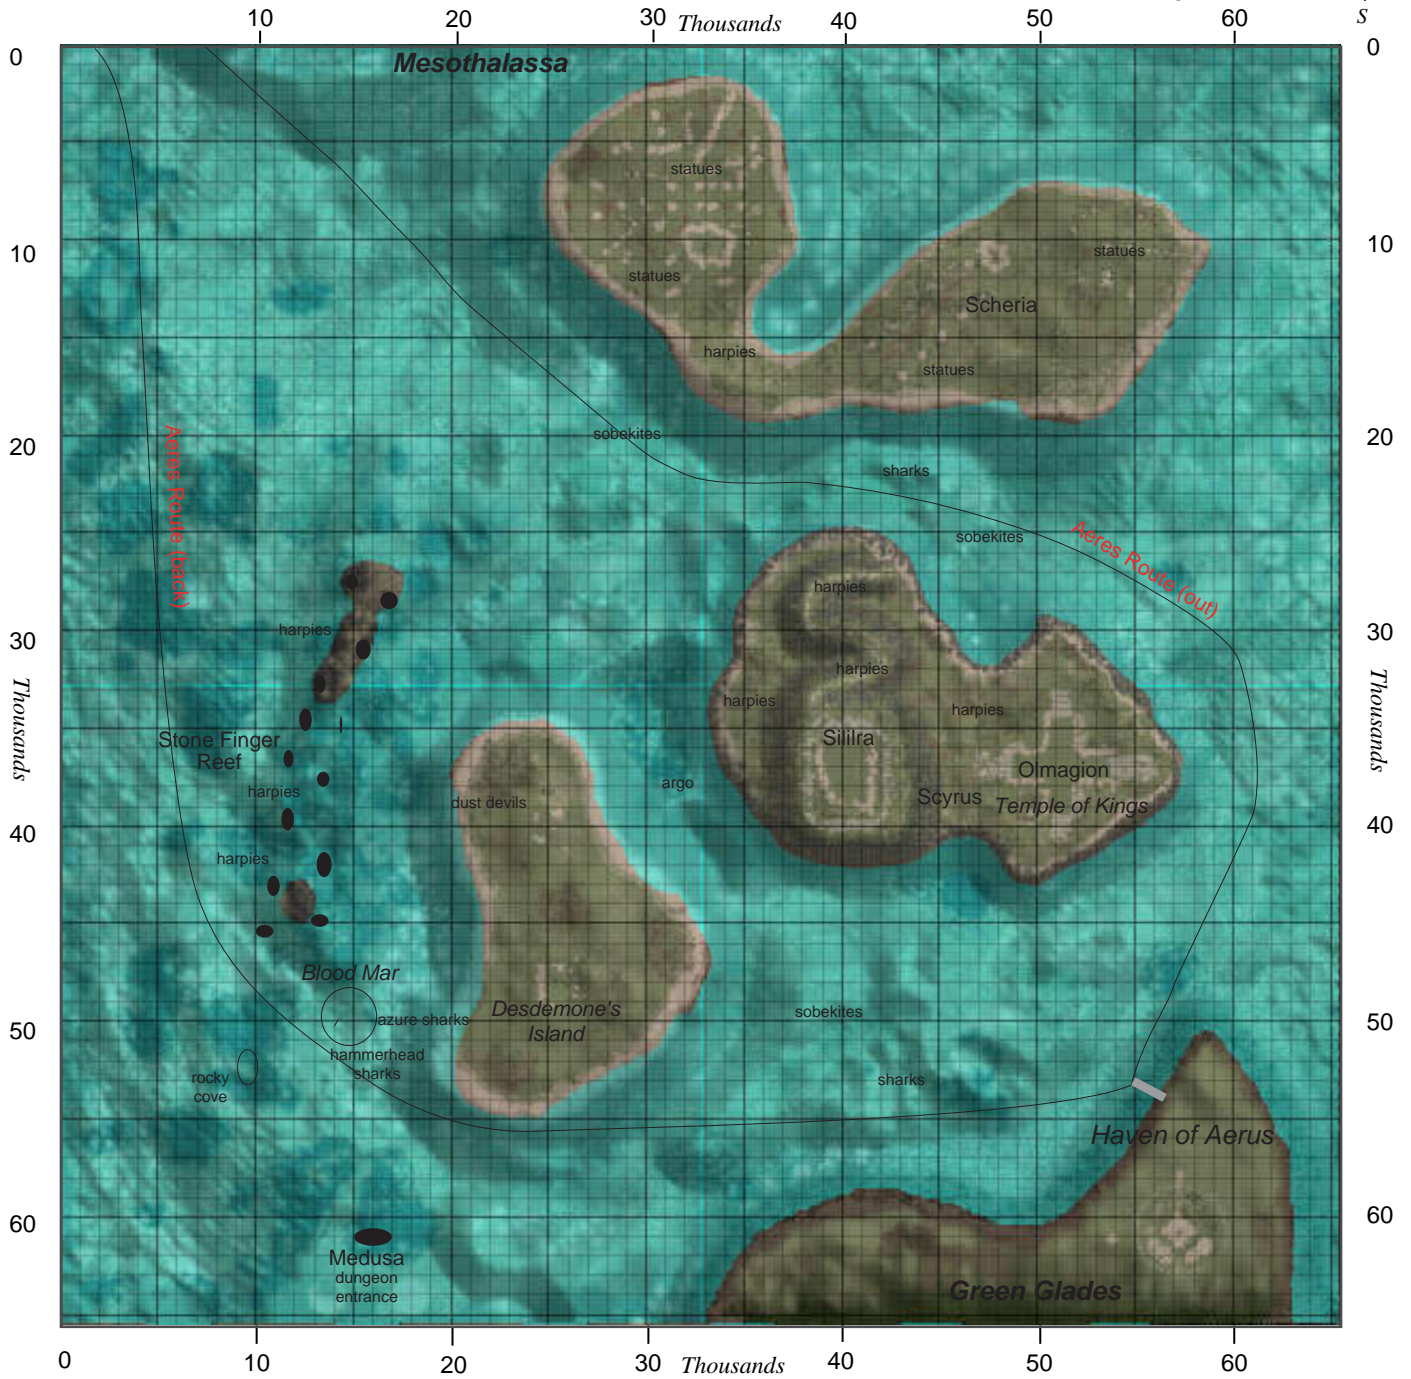

Oceanus Notos

Game coordinates are given E-W, N-S.

© 2003 Kallisti & Kallora, Order of the Illuminati, Albion, Galahad, all rights reserved

Updated 12 Sept 2003

Monsters and approx levels:

Name	Level Range	Name	Level Range	Name	Level Range	Town:

Quests: