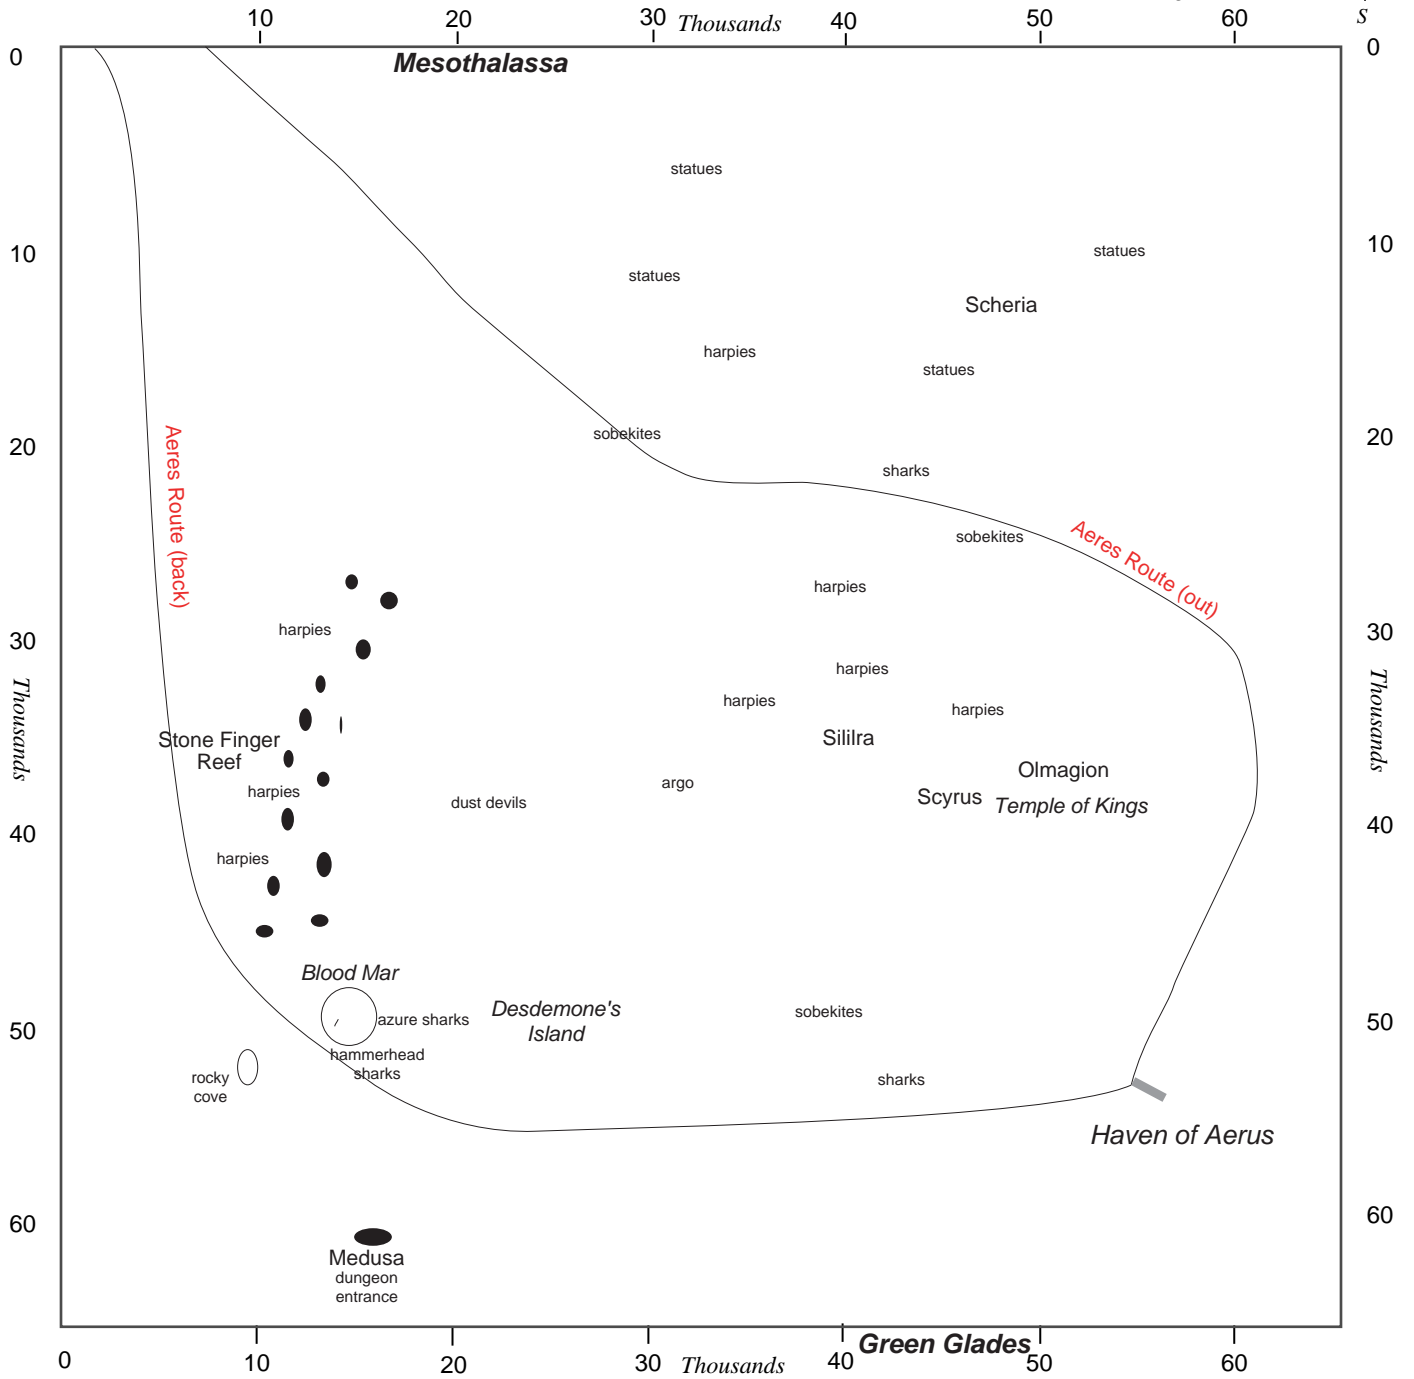

Oceanus Notos

Game coordinates are given E-W, N-S.

© 2003 Kallisti & Kallora, Order of the Illuminati, Albion, Galahad, all rights reserved

Updated 12 Sept 2003

Monsters and approx levels:

Name	Level Range	Name	Level Range	Name	Level Range	Town:
<p style="text-align: right;"><i>Quests:</i></p>						