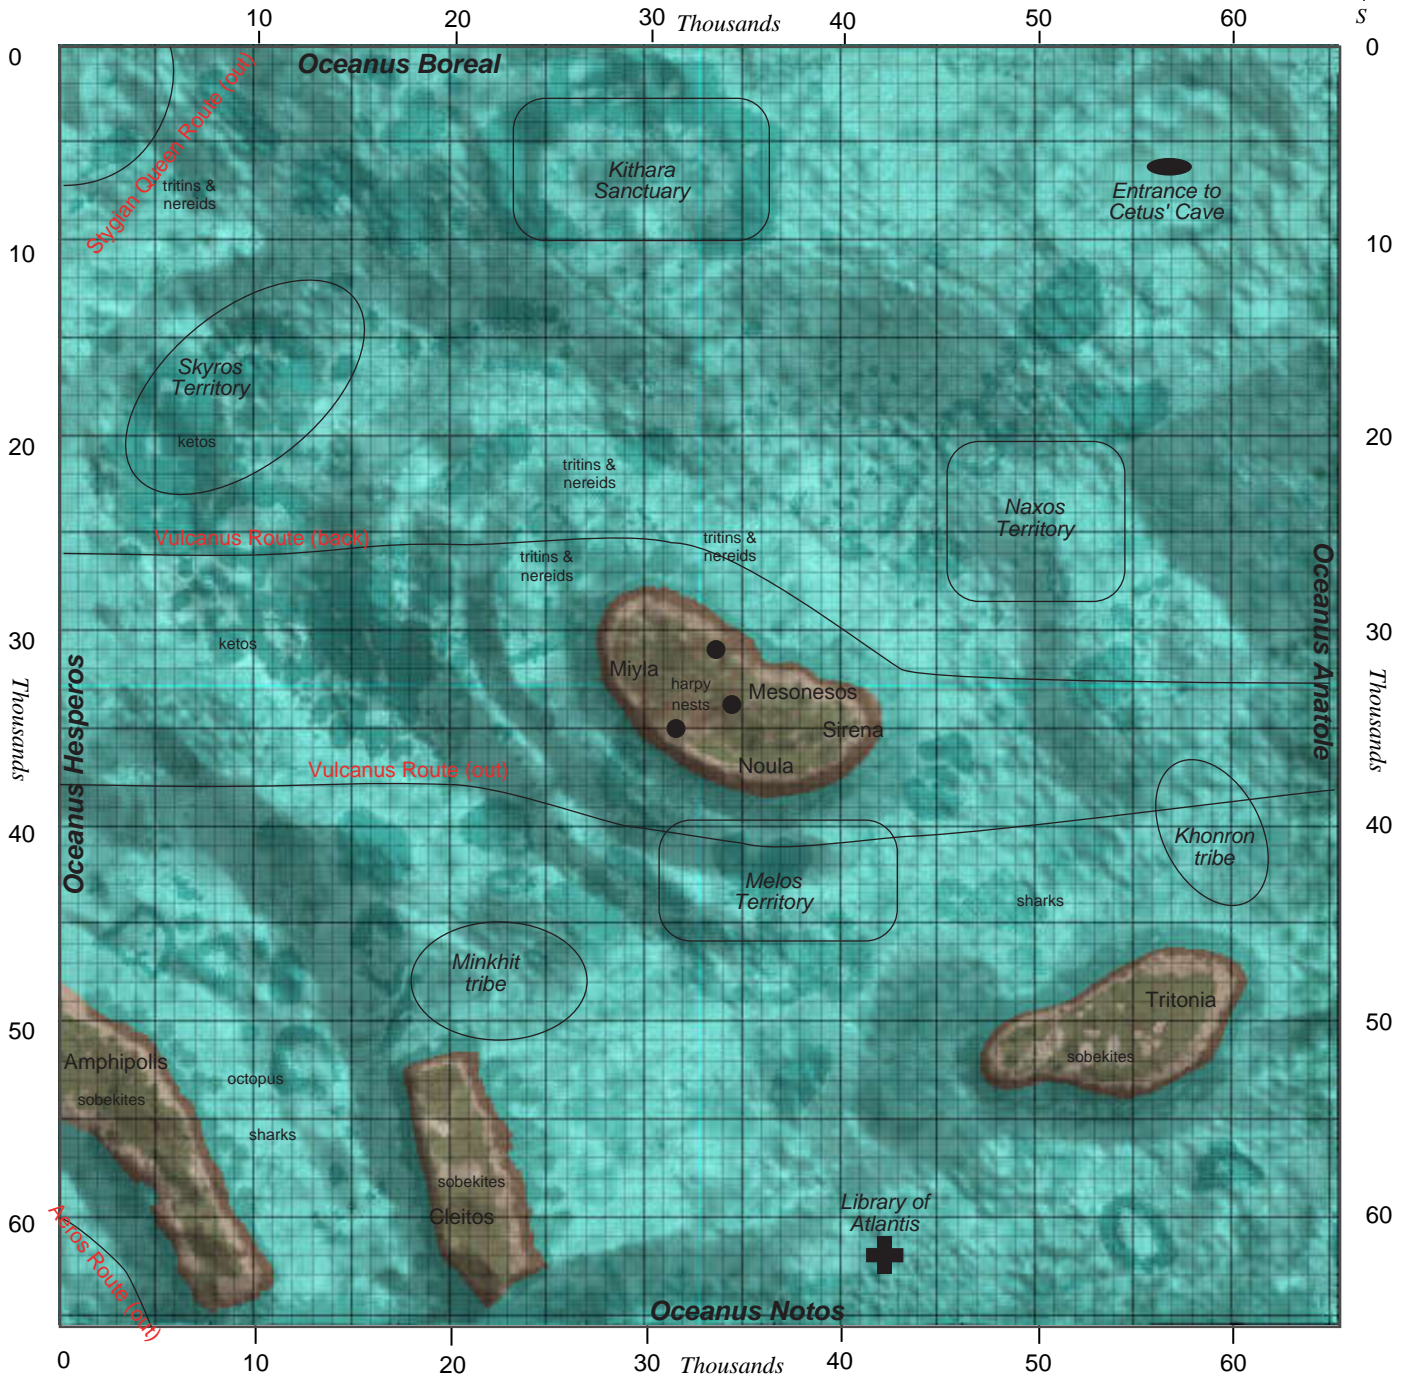

Mesothalassa

Game coordinates are given E-W, N-S.

© 2003 Kallisti & Kallora, Order of the Illuminati, Albion, Galahad, all rights reserved Updated 28 Oct 2003

Monsters and approx levels:

Name	Level Range	Name	Level Range	Name	Level Range