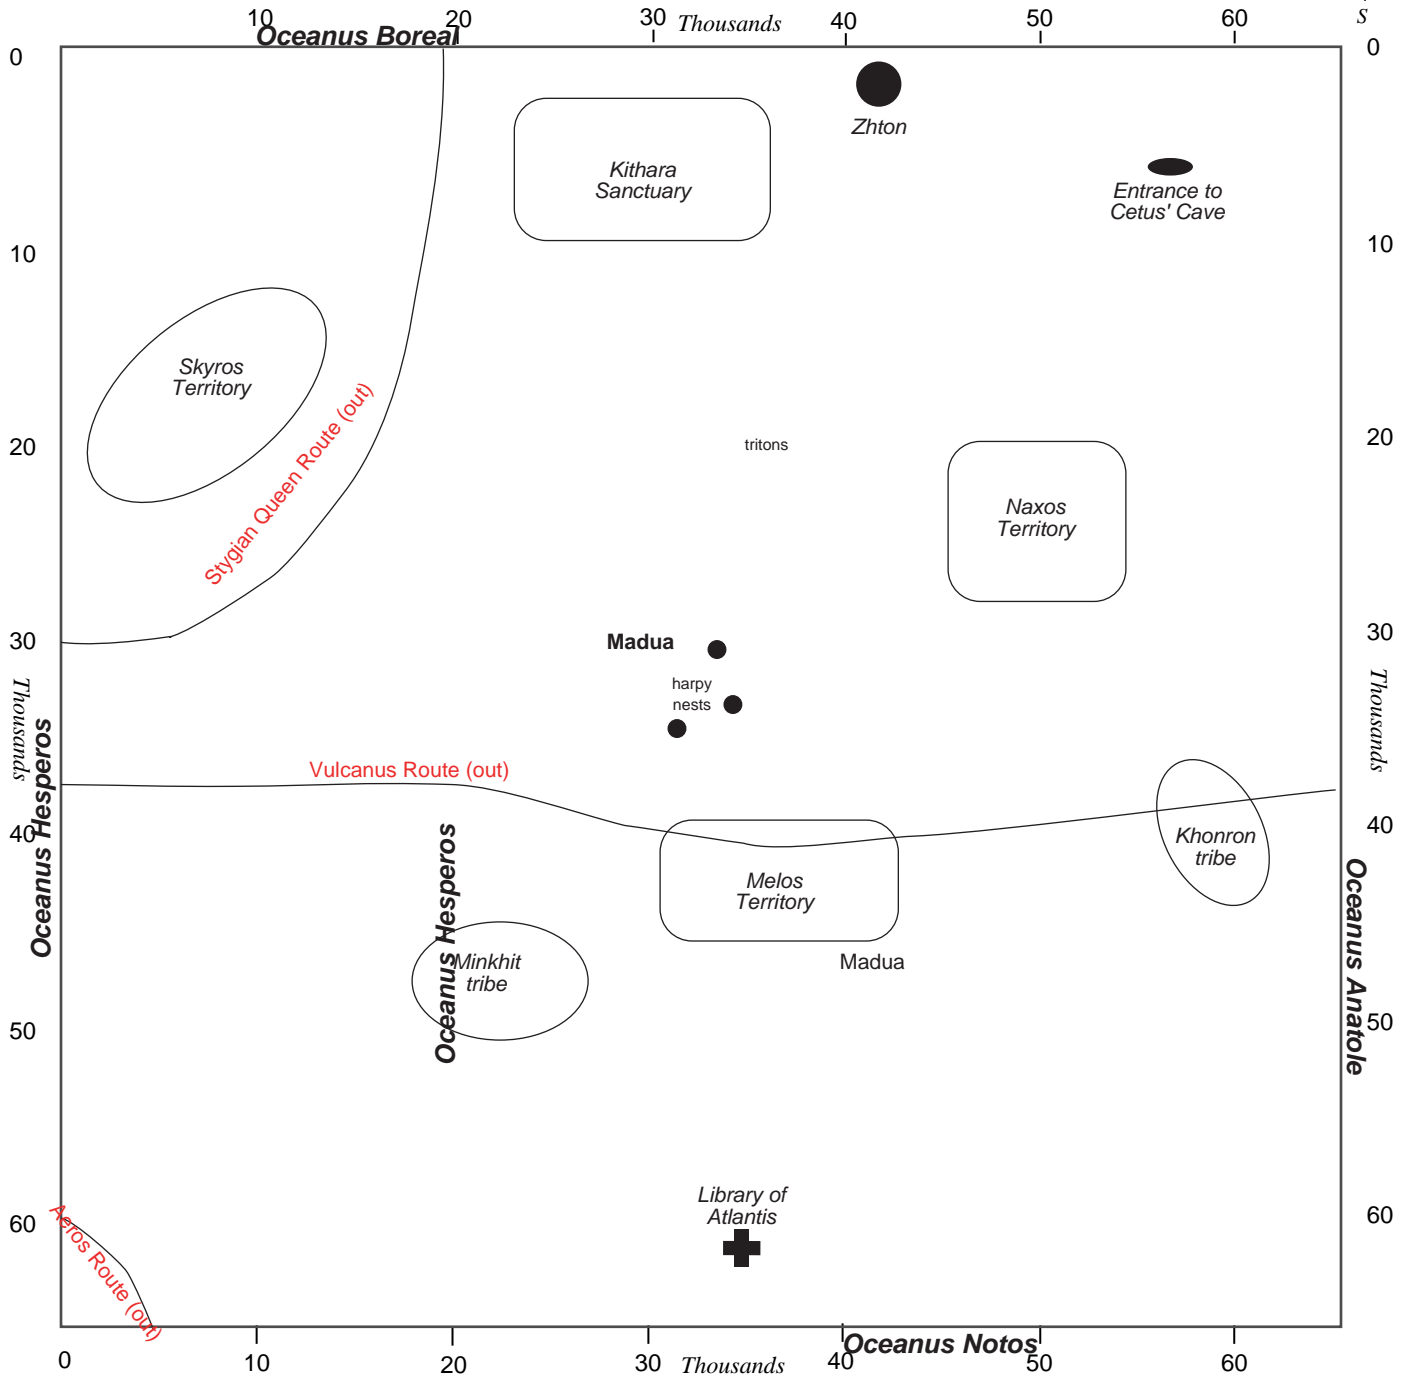

# Mesothalassa

Game coordinates are given E-W, N-S.

© 2003 Kallisti & Kallora, Order of the Illuminati, Albion, Galahad, all rights reserved

Updated 19 Sept 2003

## Monsters and approx levels:

Name	Level Range	Name	Level Range	Name	Level Range	Town:

*Quests:*