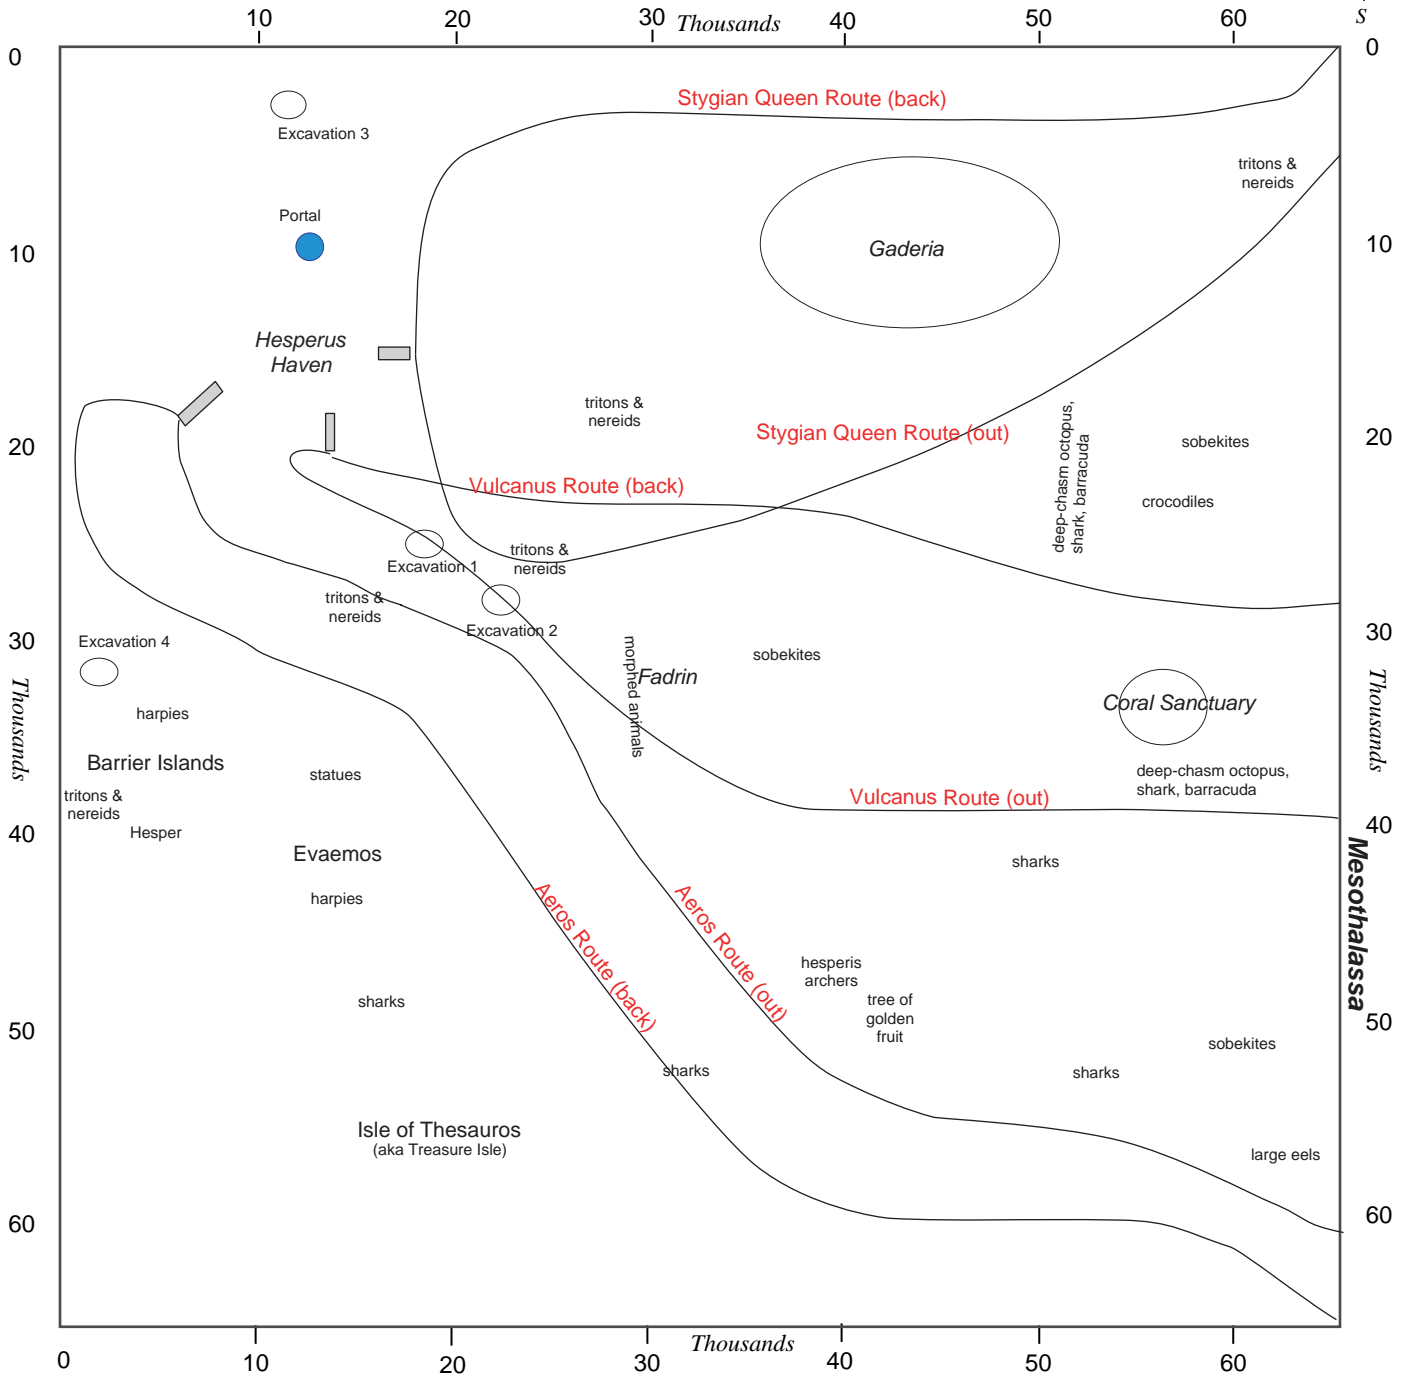

# Oceanus Hesperos

Game coordinates are given E-W, N-S.

© 2002 Kallisti & Kallora, Order of the Illuminati, Albion, Galahad, all rights reserved

Updated 28 Oct 2003

### Monsters and approx levels:

Name	Level Range	Name	Level Range	Name	Level Range	Town:
<i>Quests:</i>						