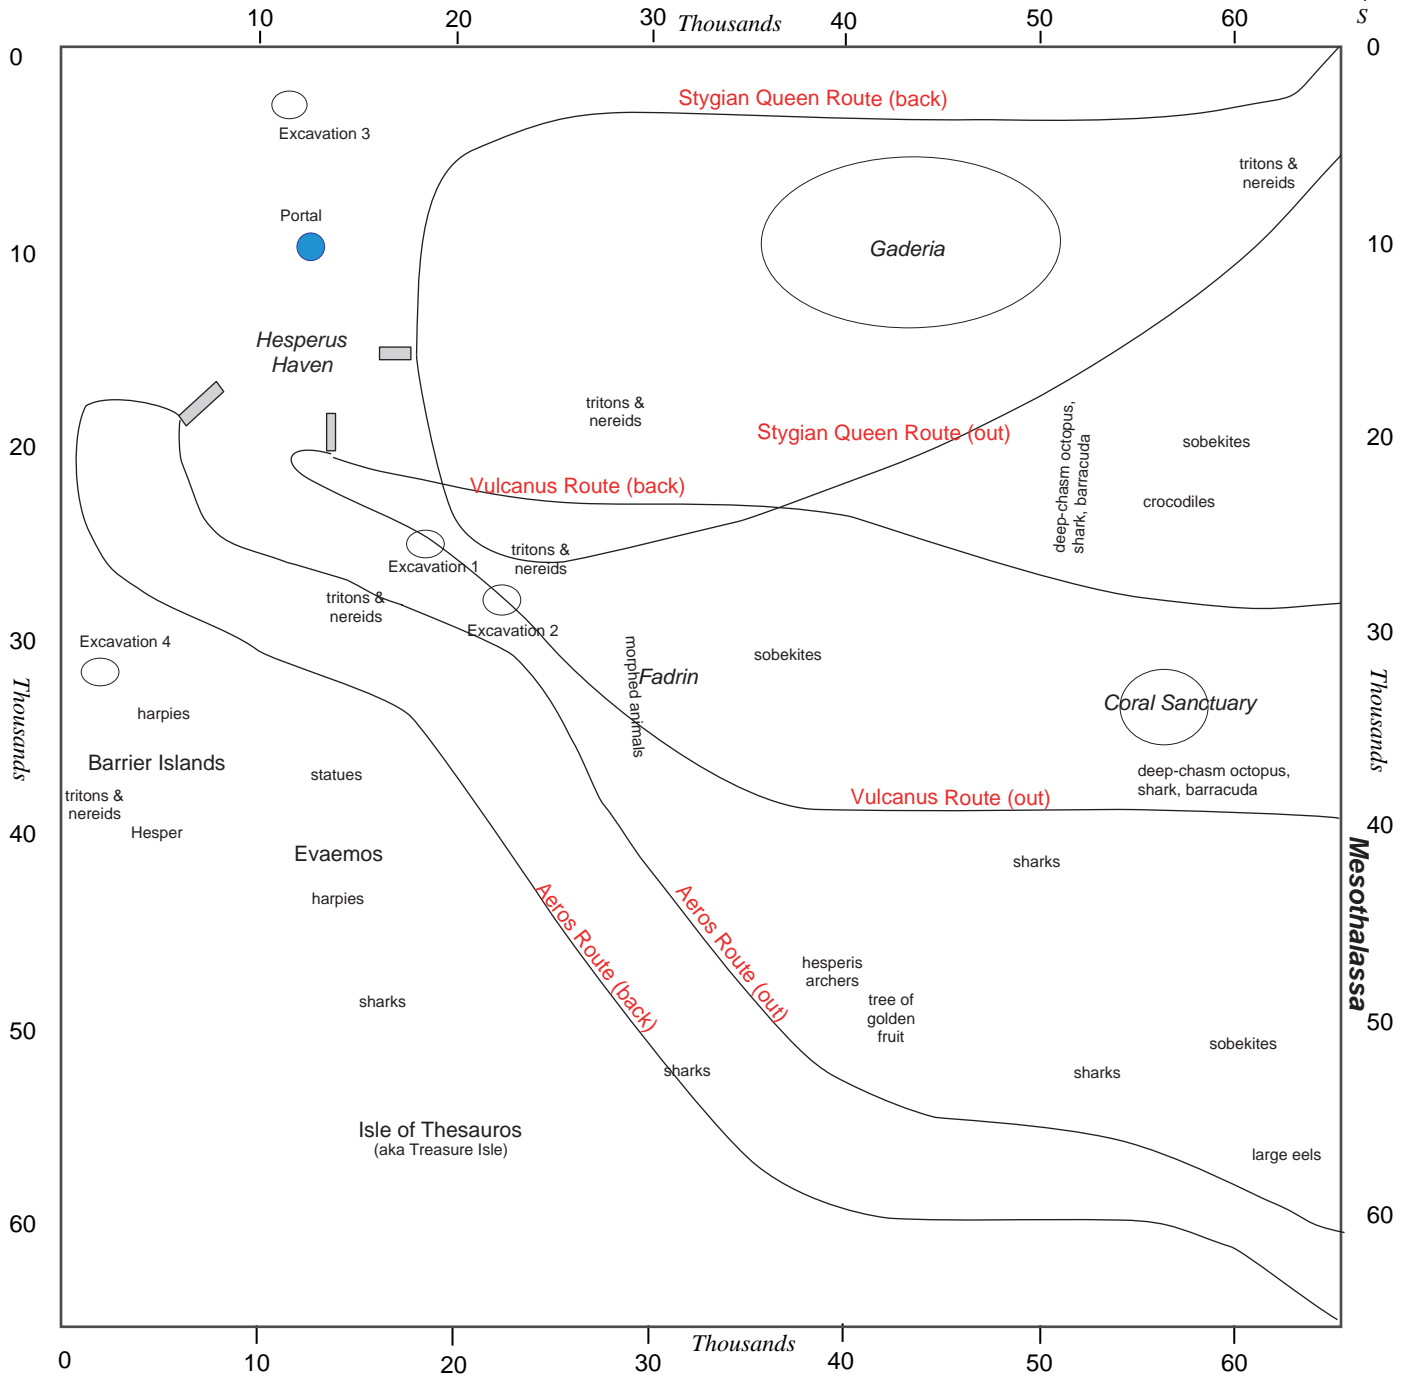

Oceanus Hesperos

Game coordinates are given E-W, N-S.

© 2002 Kallisti & Kallora, Order of the Illuminati, Albion, Galahad, all rights reserved

Updated 28 Oct 2003

Monsters and approx levels:

| Name | Level Range | Name | Level Range | Name | Level Range | Town: |
|----------------|-------------|------|-------------|------|-------------|-------|
| | | | | | | |
| <i>Quests:</i> | | | | | | |