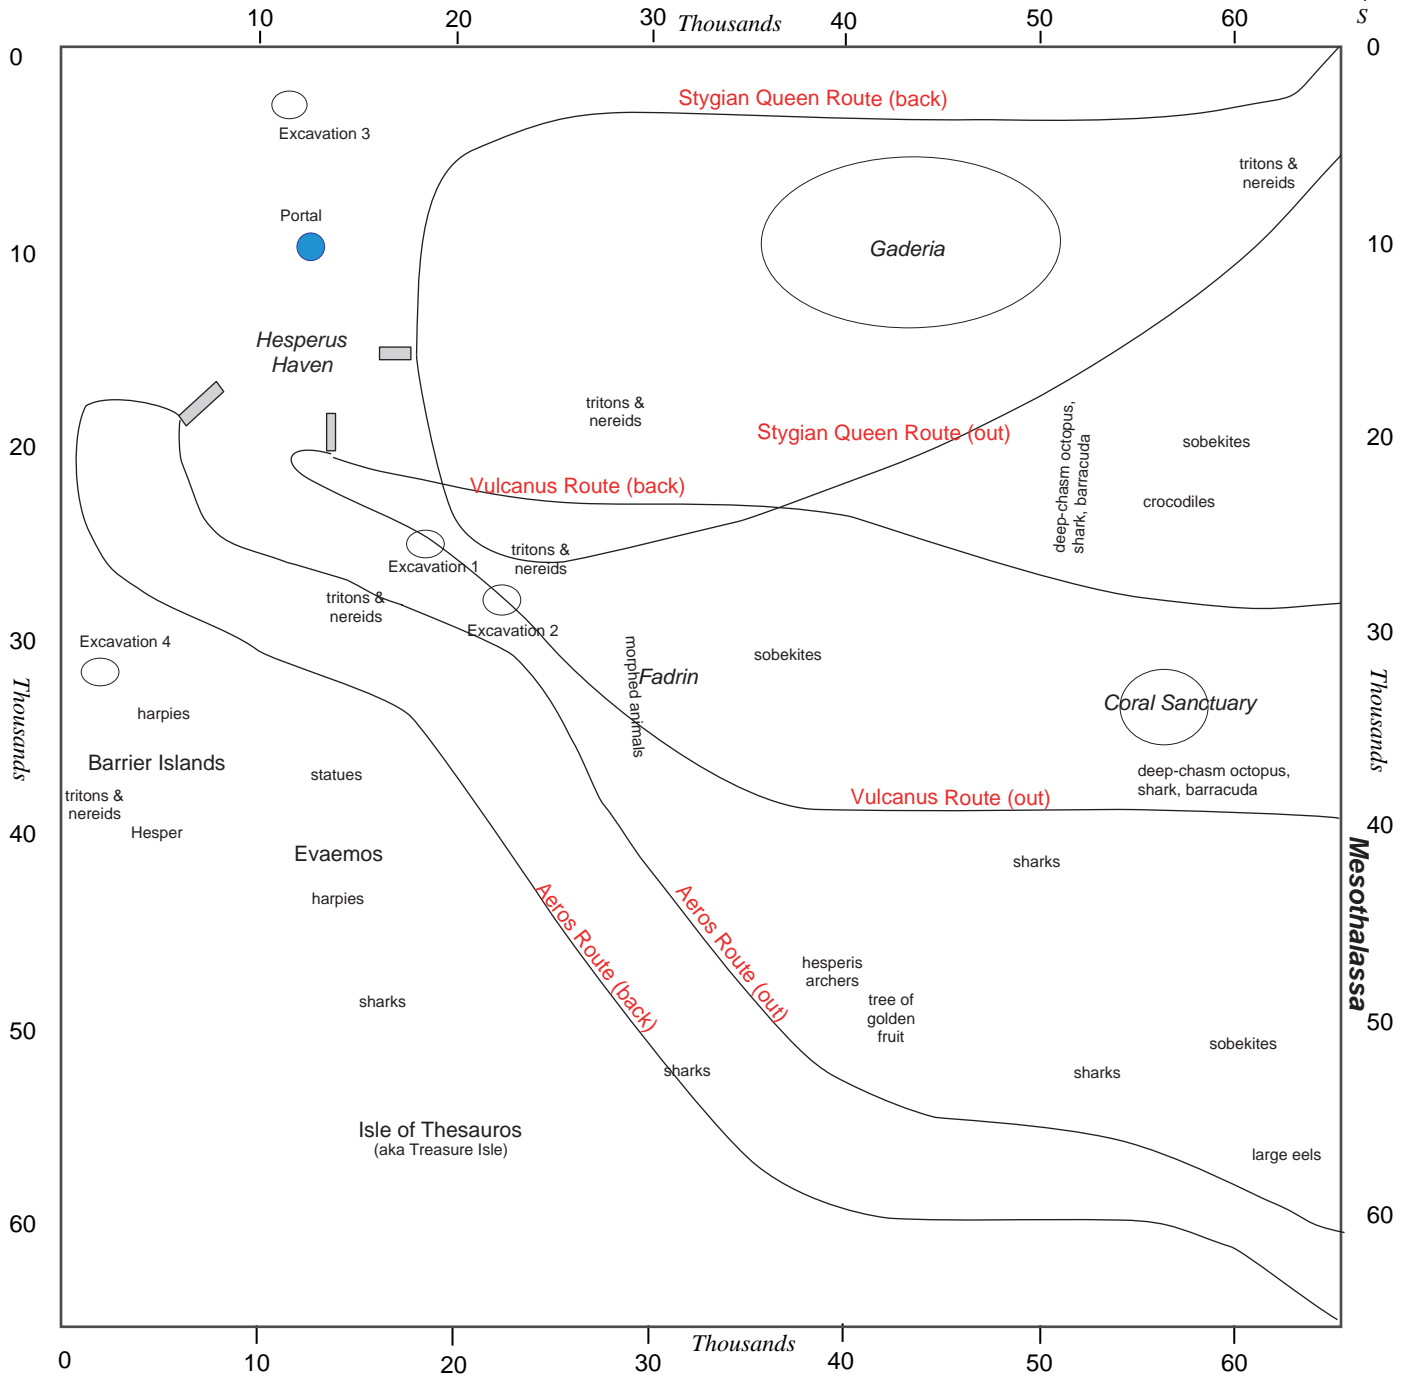

Oceanus Hesperos

Game coordinates are given E-W, N-S.

© 2002 Kallisti & Kallora, Order of the Illuminati, Albion, Galahad, all rights reserved

Updated 28 Oct 2003

Monsters and approx levels:

Name	Level Range	Name	Level Range	Name	Level Range	Town:
<i>Quests:</i>						