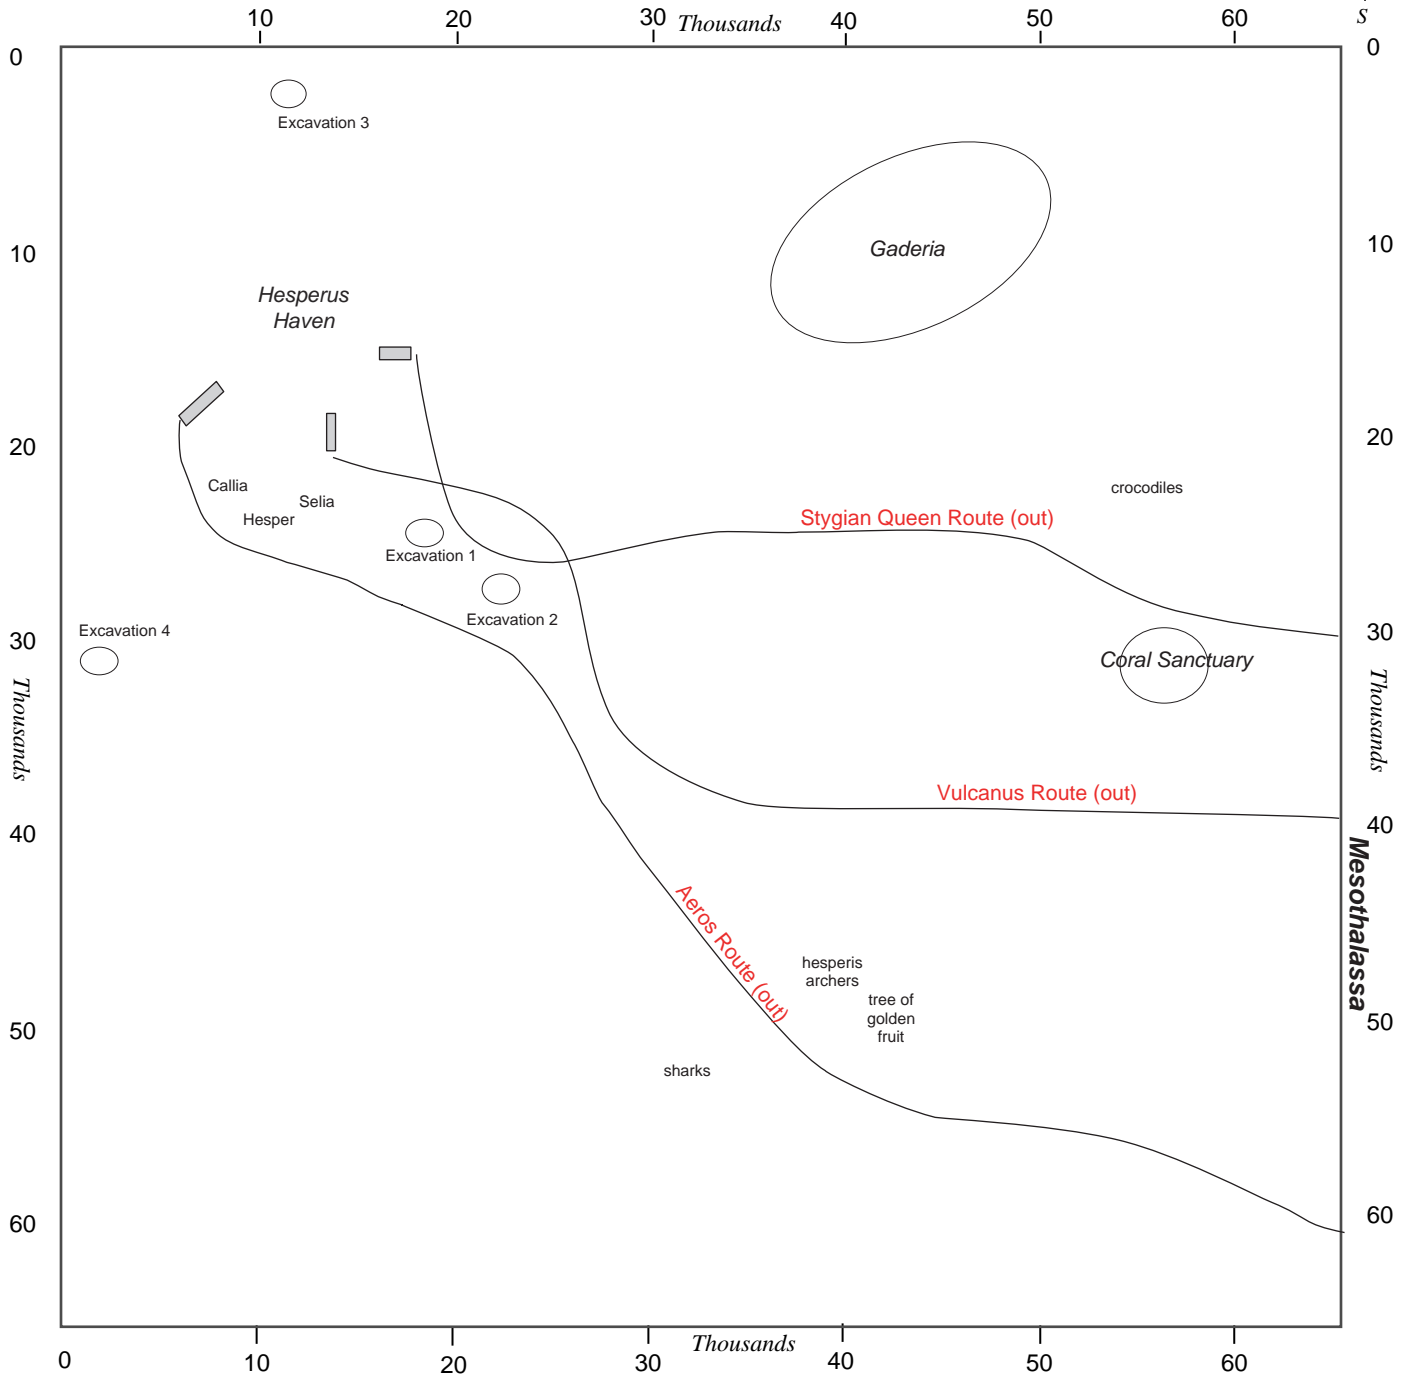

Oceanus Hesperos

Game coordinates are given E-W, N-S.

© 2002 Kallisti & Kallora, Order of the Illuminati, Albion, Galahad, all rights reserved

Updated 12 Sept 2003

Monsters and approx levels:

Name	Level Range	Name	Level Range	Name	Level Range	Town:
<i>Quests:</i>						