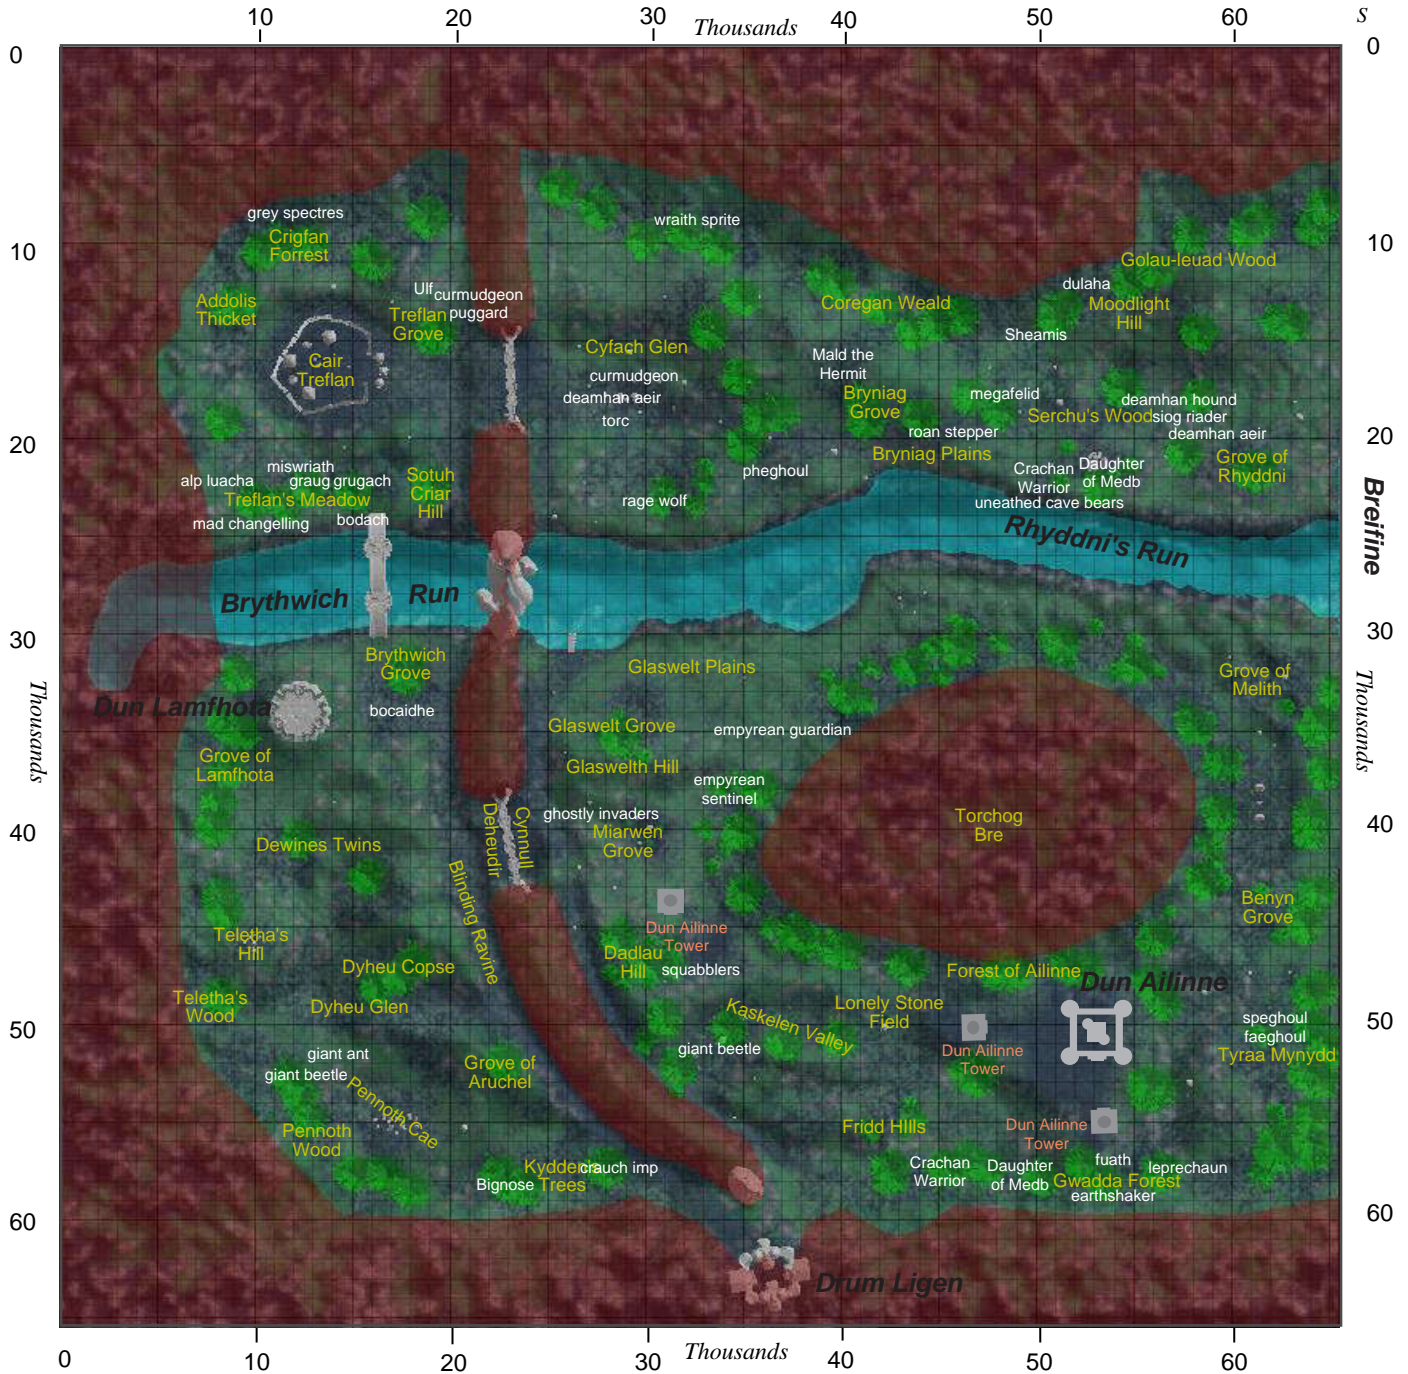

Cruachan Gorge

Game coordinates are given E-W, N-S.

© 2004 Kallisti & Kallora, Order of the Illuminati, Albion, Galahad, all rights reserved

Updated 24 April 2004

Monsters and approx levels:

Name	Level Range	Name	Level Range	Name	Level Range
alp luacha	grey	earthshaker	yellow/orange	megafelid	blue/yellow
Bignose	blue	empyrean guardian	blue/green	miswriath	grey
bocaidhe	28	empyrean sentinel	grey	pheghoul	green/blue
bodach	grey	faeghoul	green	rage wolf	grey
Crachan Warrior	yellow	fuath	yellow	roan stepper	grey
crauch imp	grey/green	ghostly invaders	blue	siog riader	green
curmudgeon	green	giant ant	grey	speghoul	green
curmudgeon puggard	38	giant beetle	grey	squabblers	grey
Daughter of Medb	yellow	grey spectres	grey	torc	grey/green/blue
deamhan air	blue	grugach	grey	Ulf	blue
deamhan hound	blue	leprechaun	yellow/orange	uneathed cave bears	yellow
dulaha	yellow/orange	mad channelling	grey	wraith sprite	grey