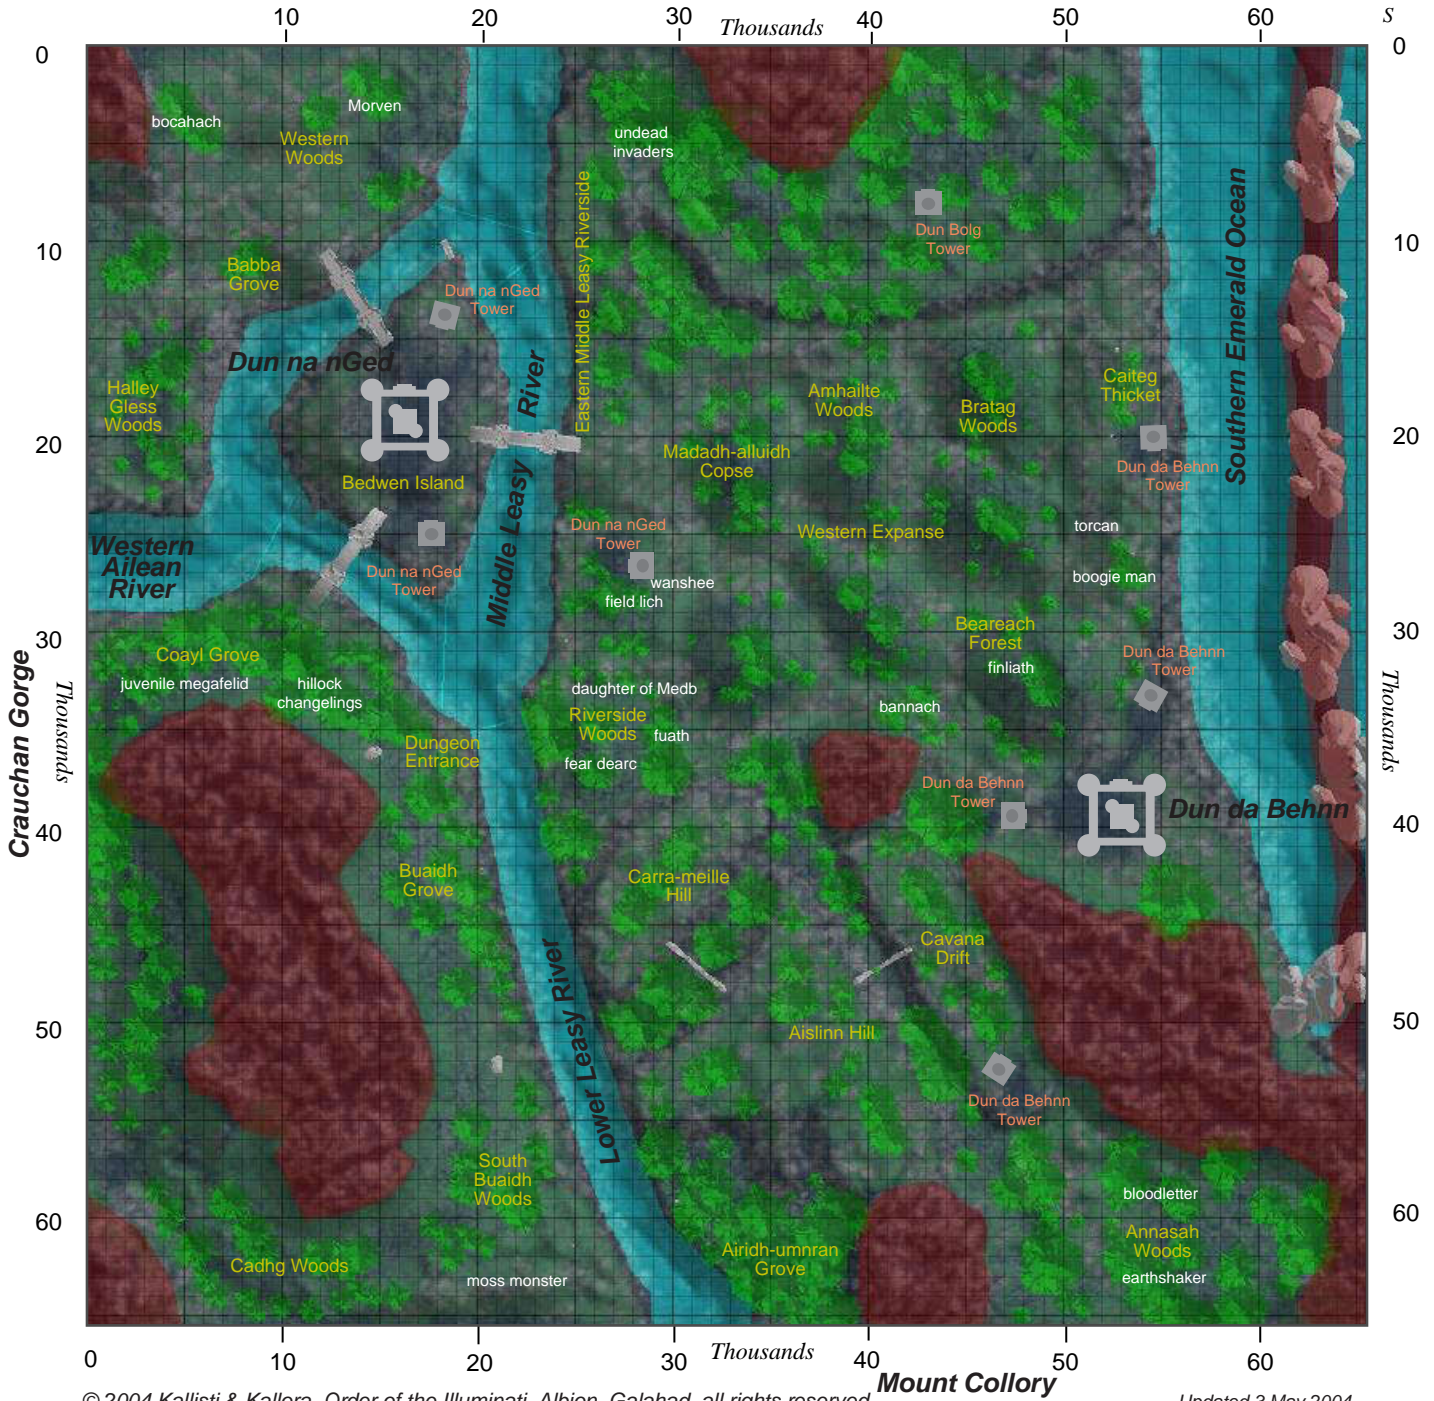

Breifine

Game coordinates are given E-W, N-S.

© 2004 Kallisti & Kallora, Order of the Illuminati, Albion, Galahad, all rights reserved

Mount Collory

Updated 3 May 2004

Monsters and approx levels:

Name	Level Range	Name	Level Range	Name	Level Range
bannach	blue/green	fear dearc	yellow	moss monster	grey
bloodletter	orange/red	finliath	red/purple	Morven	yellow
bocahach	yellow	fuath	yellow	torcan	grey
boogie man	grey	hillock changelings	blue/green	undead invaders	blue/yellow
daughter of Medb	blue	juvenile megafelid	blue/green	wanshee	purple
earthshaker	yellow/orange				

All Cons to Level 50