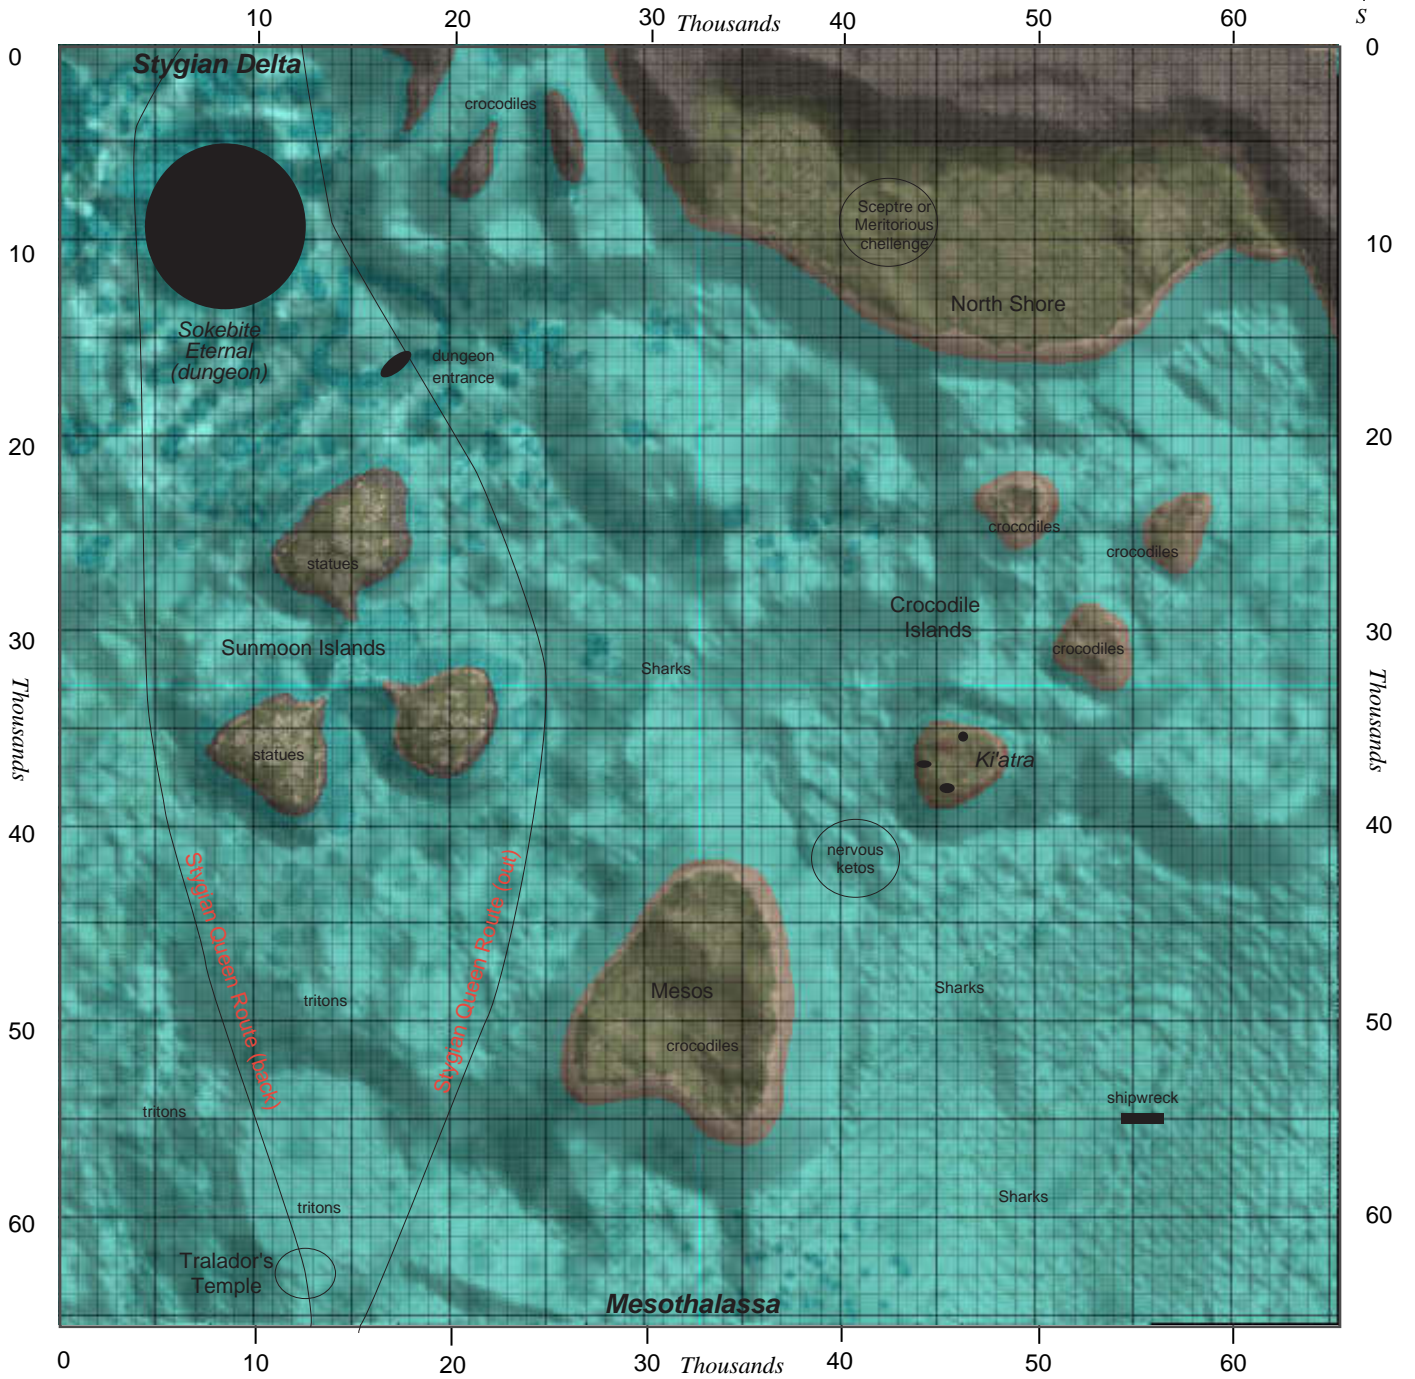

# Oceanus Boreal

Game coordinates are given E-W, N-S.

© 2003 Kallisti & Kallora, Order of the Illuminati, Albion, Galahad, all rights reserved

Updated 28 Oct 2003

### Monsters and approx levels:

Name	Level Range	Name	Level Range	Name	Level Range	Town:

**Quests:**