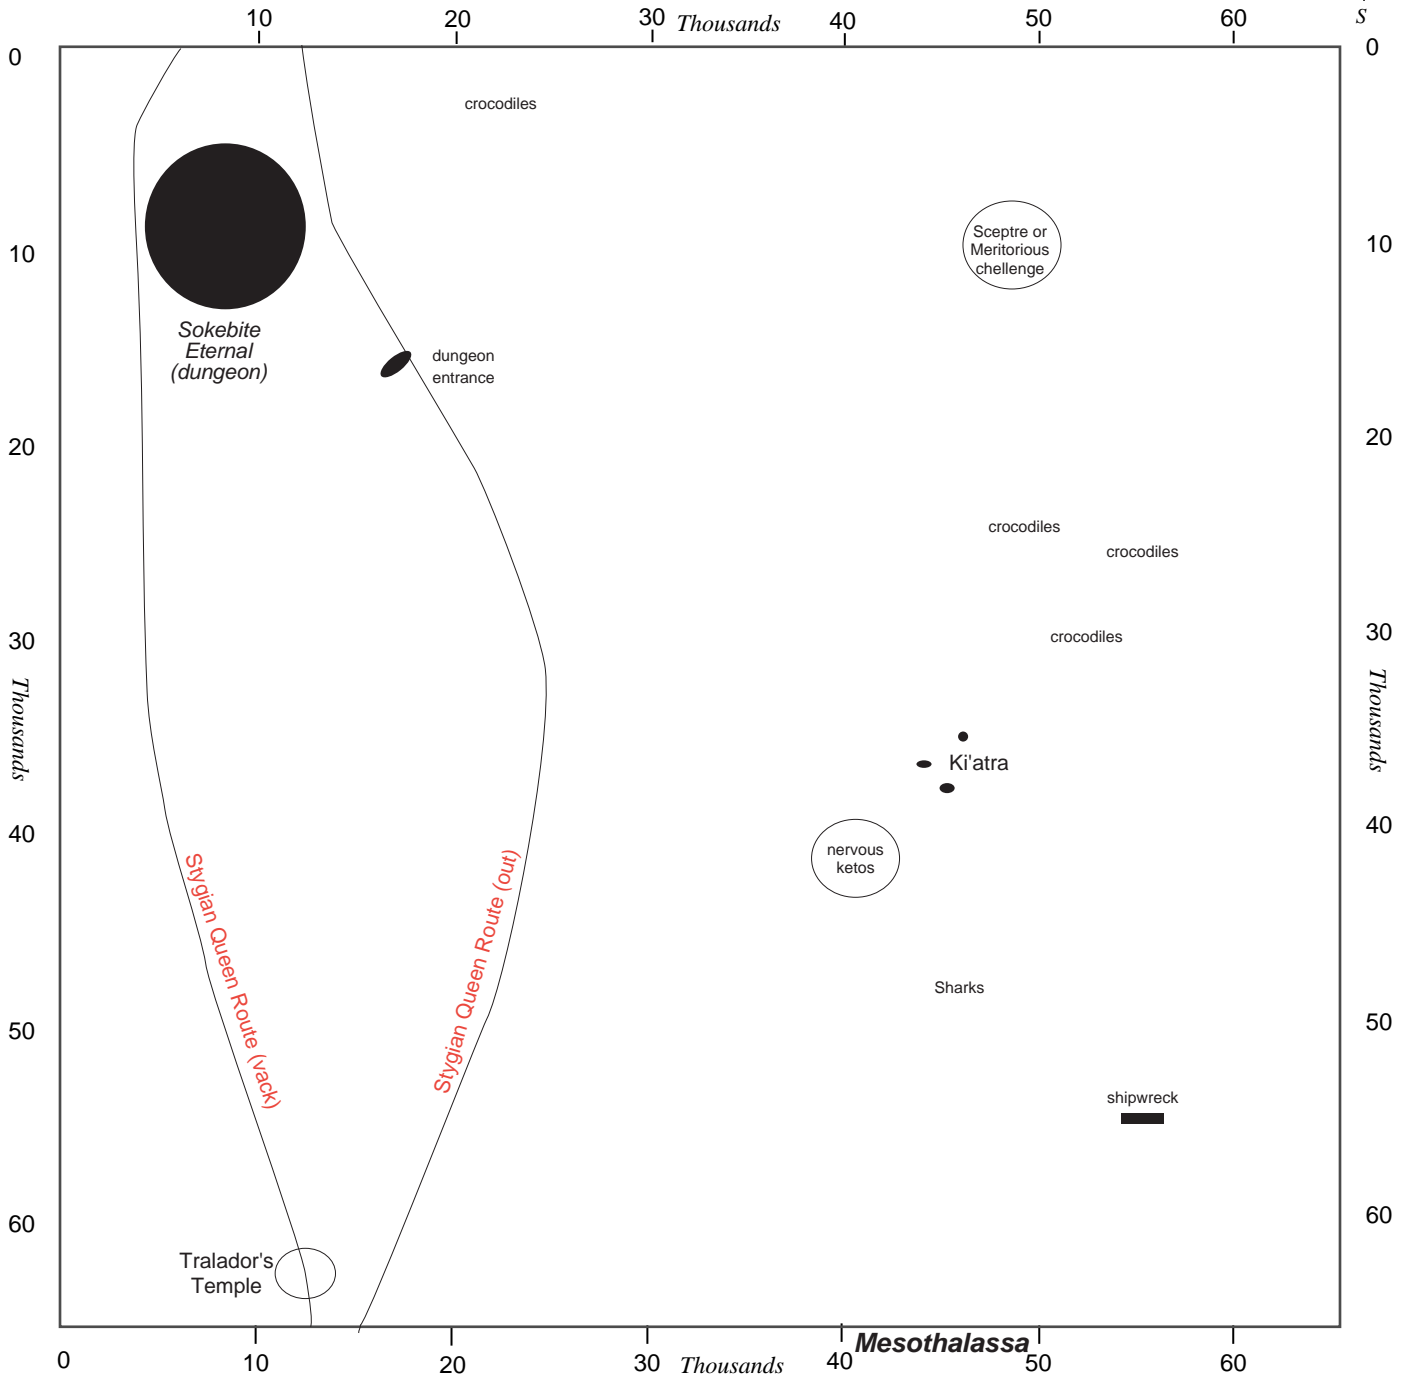

Oceanus Boreal

Game coordinates are given E-W, N-S.

© 2003 Kallisti & Kallora, Order of the Illuminati, Albion, Galahad, all rights reserved

Updated 28 Sept 2003

Monsters and appox levels:

Name	Level Range	Name	Level Range	Name	Level Range	Town:

Quests: