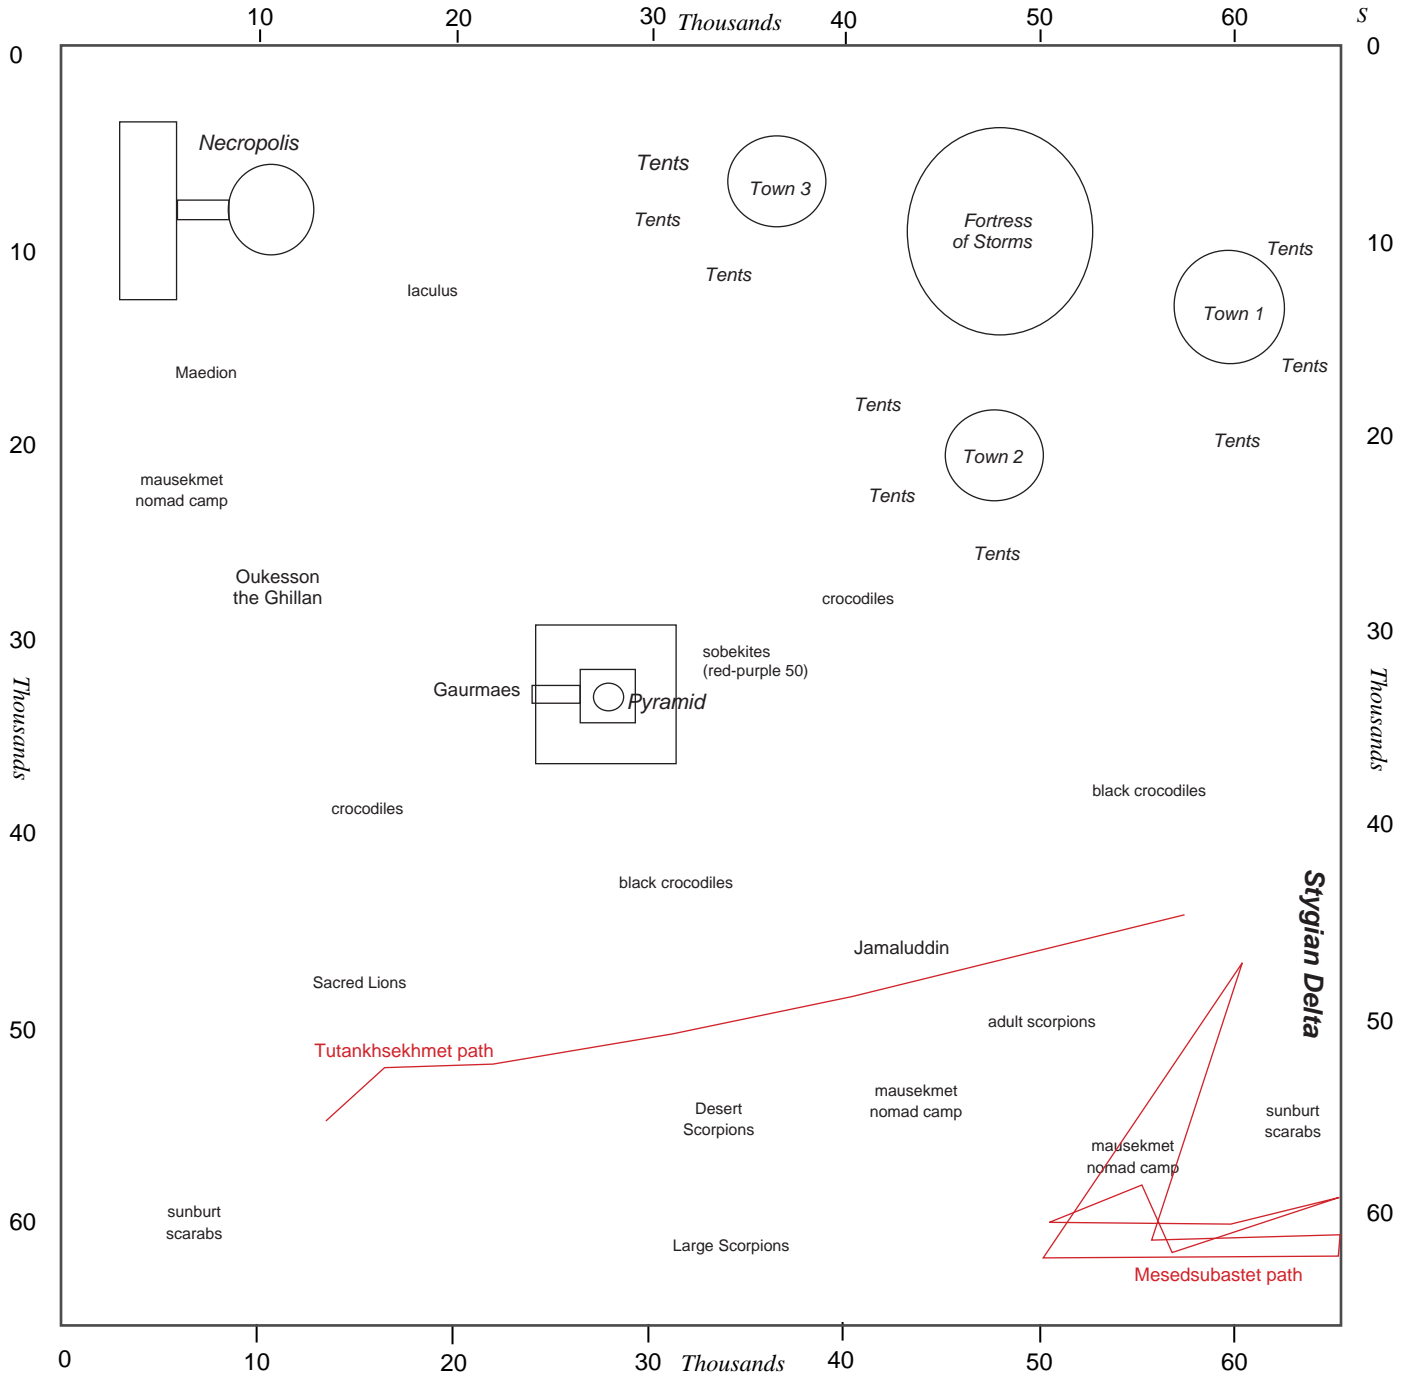

Land of Atun

Game coordinates are given E-W, N-S.

© 2003 Kallisti & Kallora, Order of the Illuminati, Albion, Galahad, all rights reserved

Updated 29 Feb 2004

Monsters and approx levels:

Name	Level Range	Name	Level Range	Name	Level Range	Town:
Quests:						