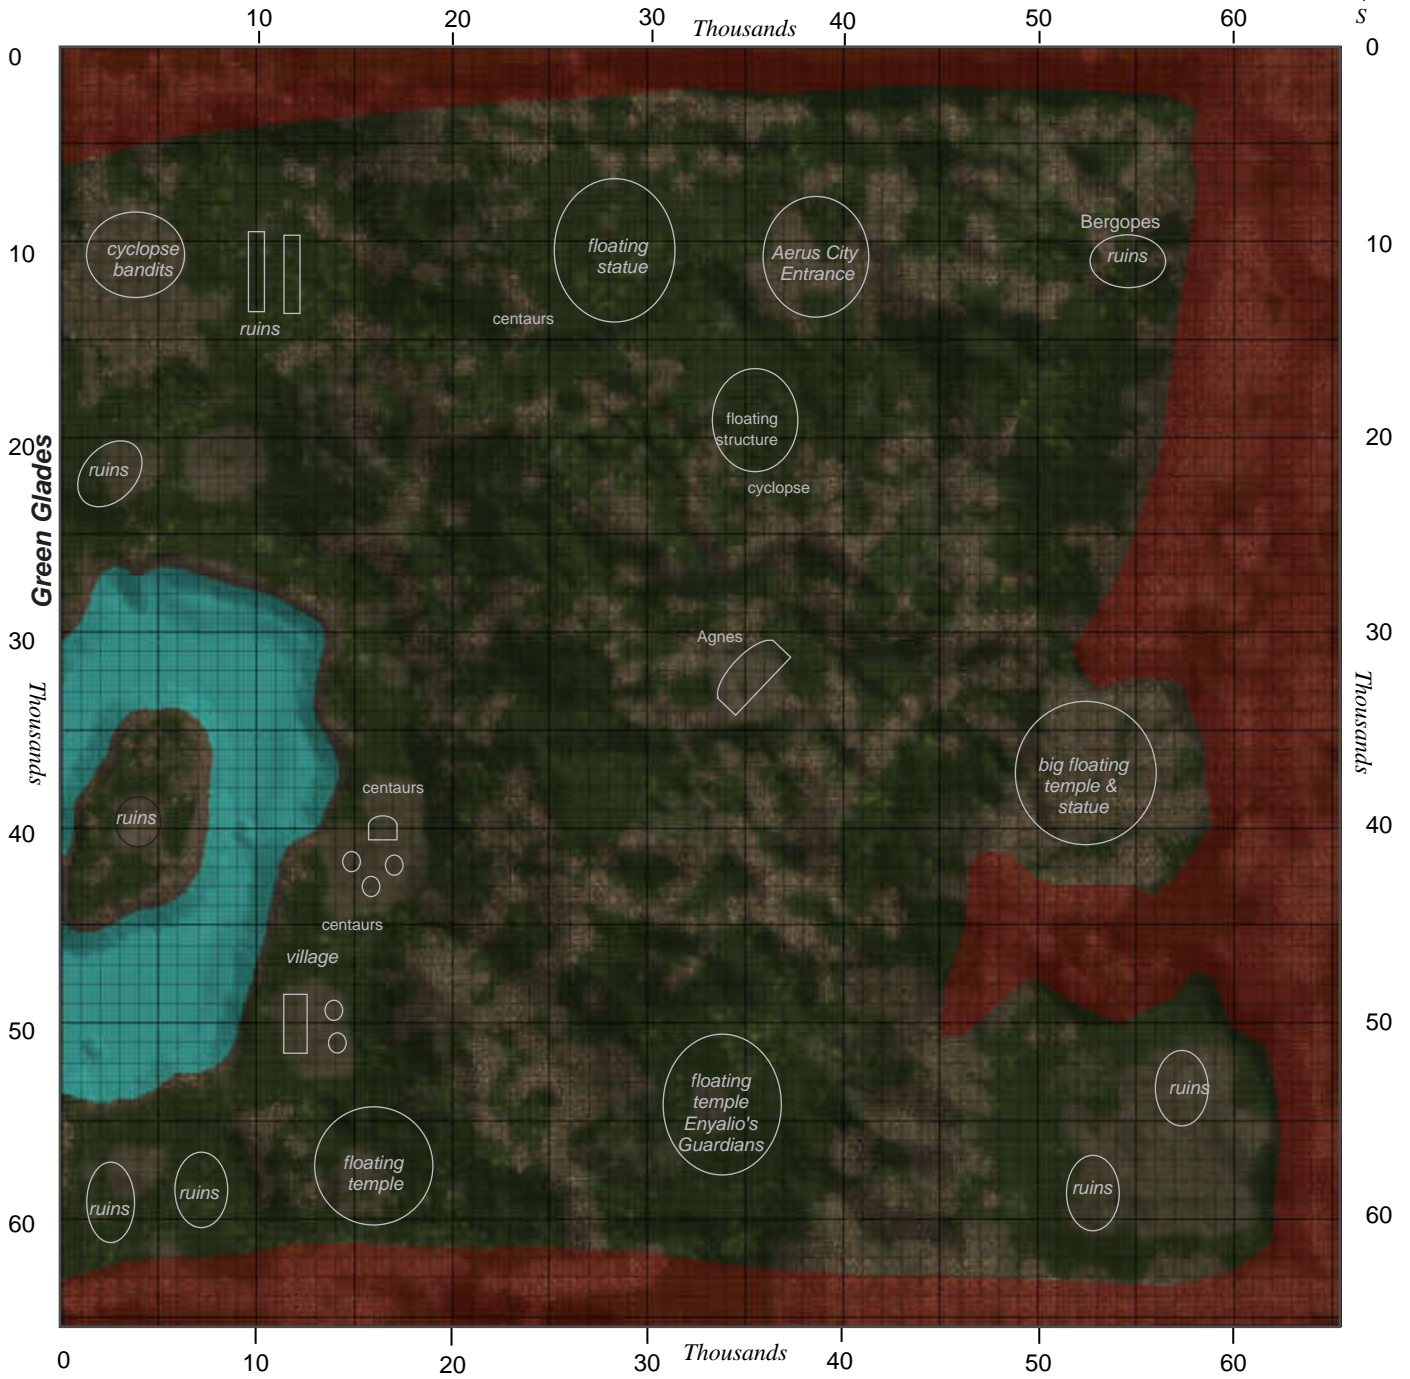

# Arbor Glen

Game coordinates are given E-W, N-S.

© 2003 Kallisti & Kallora, Order of the Illuminati, Albion, Galahad, all rights reserved

Updated 28 Oct 2003

### Monsters and approx levels:

Name	Level Range	Name	Level Range	Name	Level Range	Town:
<p style="text-align: right;"><b>Quests:</b></p>						